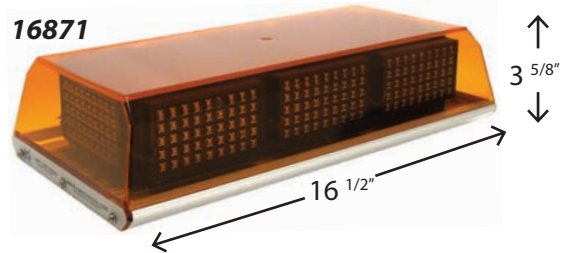

## MINI LIGHT BARS - 16" LED

- Comes with external on/off pattern select switch #766163
- Polycarbonate outer dome, extruded aluminum base
- Dome colours available: amber, blue, clear, red
- T-Slot mounting
- Magnetic mount units supplied with 12' cigarette lighter cords, pattern select switch
- User selectable 25 patterns
- Encapsulated electronics

Optional mounting plate #98012 with C-bracket 98014 and 2 clamp kits 98009

**AVAILABLE IN LOW AND HIGH PROFILE CONFIGURATIONS!**

### 16000 Series

Model #	Dome Colour	LED Colour	Volts DC	# of LED Panels	Mounting	Height	Replacement Domes
16051	Amber	Amber	12	8	PM	5 3/8"	877211
16053	Blue	Blue	12	8	PM	5 3/8"	877212
16052	Amber	Amber	12	8	MM	6 1/8"	877211
16056	Blue	Blue	12	8	MM	6 1/8"	877212
16041	Clear	Amber	12	8	PM	5 3/8"	877213
16042	Clear	Blue	12	8	PM	5 3/8"	877213
16046	Clear	Amber	12	8	MM	6 1/8"	877213
16047	Clear	Blue	12	8	MM	6 1/8"	877213
16601	Amber	Amber	12	14	PM	5 3/8"	877211
16602	Amber	Amber	12	14	MM	6 1/8"	877211
16600	Clear	Amber	12	14	PM	5 3/8"	877213
16071	Amber	Amber	24	8	PM	5 3/8"	877211
16604	Amber	Amber	24	14	PM	5 3/8"	877211
16871	Amber	Amber	12	8	PM	LP - 3 5/8"	877227
16885	Blue	Blue	12	8	PM	LP - 3 5/8"	877228
16876	Amber	Amber	12	8	MM	LP - 4 3/8"	877227
16877	Blue	Blue	12	8	MM	LP - 4 3/8"	877228
16875	Clear	Amber	12	8	PM	LP - 3 5/8"	877226
16882	Clear	Blue	12	8	PM	LP - 3 5/8"	877226
16884	Clear	Amber/Blue	12	8	PM	LP - 3 5/8"	877226
16886	Clear	Amber	12	8	MM	LP - 4 3/8"	877226
16887	Clear	Blue	12	8	MM	LP - 4 3/8"	877226
16890	Amber	Amber	24	8	PM	LP - 3 5/8"	877227
16891	Blue	Blue	24	8	PM	LP - 3 5/8"	877228
16894	Amber	Amber	24	8	MM	LP - 4 3/8"	877227
16895	Blue	Blue	24	8	MM	LP - 4 3/8"	877228

## MINI LIGHT BARS - 16" LED

- 16" LED mini light bars
- 12Vdc
- 0.5 - 2.5 Amps (depending on pattern)
- Encapsulated electronics and LEDs
- T-slot mounting
- 20' cable
- Aluminum base
- Polycarbonate dome