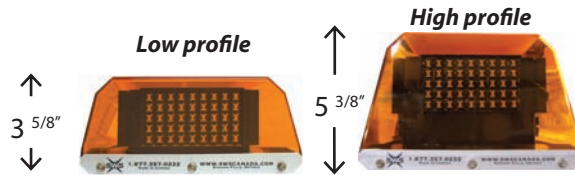

AVAILABLE IN LOW AND HIGH PROFILE CONFIGURATIONS!