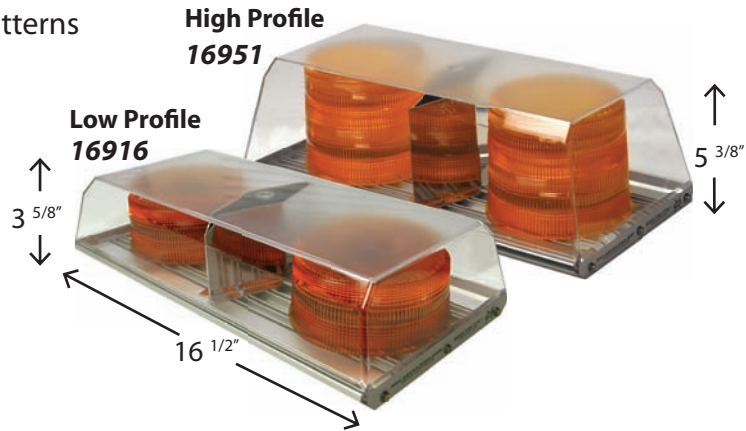

Legend: PM = Permanent Mount, MM = Magnetic Mount, LP = Low Profile

16" MINI LIGHT BARS

Proudly Canadian

Switching Available  
p.78

Mounting Solutions Available  
p.82

**16" MINI LIGHT BARS**

## MINI LIGHT BARS - 16" LED

- 10 - 30 Vdc
- 0.2 - 1.2A @ 12Vdc
- 0.2 - 2.2A @ 12Vdc
- High Intensity LED mini bars
- Low and high profile models available
- Multiple user selectable flash patterns
- Heavy duty extruded anodized aluminum base
- Available dome colours: amber, red, blue, clear
- Available lens colours: amber, red, blue, clear
- Available LED colours: amber, blue