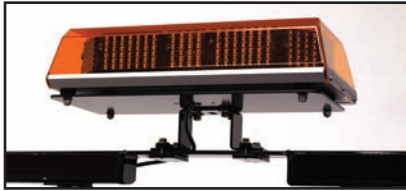

Switching Available  
p. 78

Mounting Solutions Available  
p. 82

16" MINI LIGHT BARS

## MINI LIGHT BARS - 16" LED

- Comes with external on/off pattern select switch #766163
- Polycarbonate outer dome, extruded aluminum base
- Dome colours available: amber, blue, clear, red
- T-Slot mounting
- Magnetic mount units supplied with 12' cigarette lighter cords, pattern select switch
- User selectable 25 patterns
- Encapsulated electronics

## MINI LIGHT BARS - 16" LED

- 16" LED mini light bars
- 12Vdc
- 0.5 - 2.5 Amps (depending on pattern)
- Encapsulated electronics and LEDs
- T-slot mounting
- 20' cable
- Aluminum base
- Polycarbonate dome