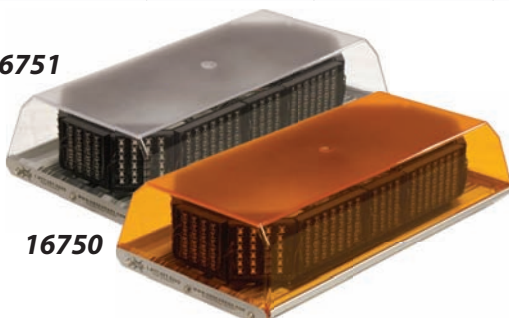

- Combination red/blue LEDs
- 8 split LED panels (top red, bottom blue)
- 3 user selectable patterns
- Supplied switching allows colours to run simultaneously or independently

Model #	Dome Colour	LED Colour	Volts DC	# of LED Panels	# of High Power Sets	Height	Replacement Domes
16072	Amber	Amber	12	8	8	5 3/8"	877211
16073	Amber	Amber	12	8	4	5 3/8"	877211
16075	Clear	Amber	12	8	8	5 3/8"	877226
16884	Clear	Amber/Blue	12	8	n/a	LP - 3 5/8"	877226
16881	Clear	Red/Blue	12	8	n/a	LP - 3 5/8"	877226

16751

16750