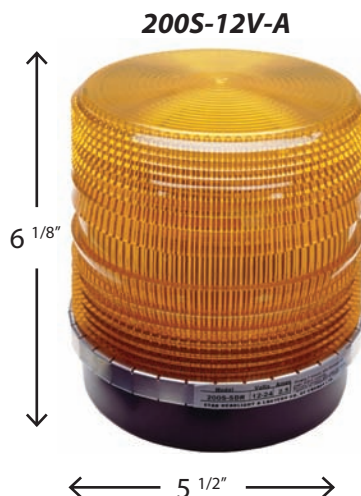

Switching Available
p. 78

Mounting Solutions Available
p. 82

MEDIUM PROFILE STROBE BEACON DIE CAST BASE

- User selectable flash patterns; double (126 fpm), single (75 fpm) or quad (192 fpm)
- 10-22 Joules (depending on flash pattern chosen)
- Polycarbonate lens
- Fully encapsulated circuitry
- Shipping weight: 2.7lbs
- Magnetic mount models supplied with 80 lb pull magnet and switched/fused cigarette lighter plug assembly
- Lens colours include amber, blue, clear, green and red

Note: Dimming feature indicates photocell with automatic night time operation

2005 Series							Replacement Parts		
Model #	Lens Colour	Volts DC	Max Amps	Mounting	Dimming	Flash	Lens	Circuit	Strobe Tube
200S-12V-A	Amber	12-48	2.5	PM,CD	No	DSQ	300-S-A	181SMF-12V	129
200S-12V-B	Blue	12-48	2.5	PM,CD	No	DSQ	300-S-B	181SMF-12V	129
200S-12V-C	Clear	12-48	2.5	PM,CD	No	DSQ	300-S-C	181SMF-12V	129
200S-72V-A	Amber	72-125	0.5	PM,CD	No	DSQ	300-S-A	181SMF-72V	129
200S-72V-B	Blue	72-125	0.5	PM,CD	No	DSQ	300-S-B	181SMF-72V	129
200S-72V-C	Clear	72-125	0.5	PM,CD	No	DSQ	300-S-C	181SMF-72V	129
200SPC-12V-A	Amber	12-48	2.5	PM,CD	Yes	DSQ	300-S-A	181SPC-12V	129
200SPC-12V-B	Blue	12-48	2.5	PM,CD	Yes	DSQ	300-S-B	181SPC-12V	129
200SPC-12V-C	Clear	12-48	2.5	PM,CD	Yes	DSQ	300-S-C	181SPC-12V	129
200SM-12V-A	Amber	12-48	2.5	MM	No	Single	300-S-A	181SMF-12V	129
200SM-12V-B	Blue	12-48	2.5	MM	No	Single	300-S-B	181SMF-12V	129
200SM-12V-C	Clear	12-48	2.5	MM	No	Single	300-S-C	181SMF-12V	129
200SDM-12V-A	Amber	12-48	2.5	MM	No	Double	300-S-A	181SMF-12V	129
200SDM-12V-B	Blue	12-48	2.5	MM	No	Double	300-S-B	181SMF-12V	129
200SDM-12V-C	Clear	12-48	2.5	MM	No	Double	300-S-C	181SMF-12V	129
200SQM-12V-A	Amber	12-48	2.5	MM	No	Quad	300-S-A	181SMF-12V	129
200SQM-12V-B	Blue	12-48	2.5	MM	No	Quad	300-S-B	181SMF-12V	129
200SQM-12V-C	Clear	12-48	2.5	MM	No	Quad	300-S-C	181SMF-12V	129