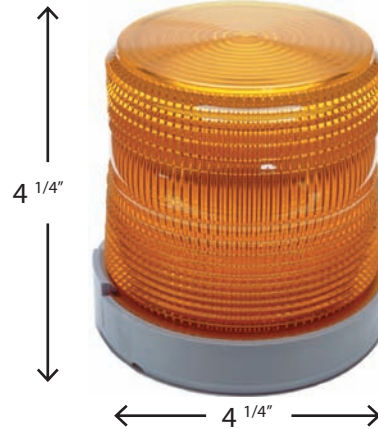

Switching Available
p. 78

Mounting Solutions Available
p. 82

LOW PROFILE STROBE BEACONS

LOW PROFILE STROBE BEACON
CORROSION PROOF POLYCARBONATE BASE/LENS

- Single Flash 65 fpm
- Fully encapsulated circuitry
- O-Ring seal snap lens
- Shipping weight: 1 lb (201Z), 1.5 lbs (201ZM)
- Conduit mount units will accept mirror bracket kit #175 or magnetic mount Kit #179
- Magnetic mount models supplied with switched/fused cigarette lighter plugs
- 36Vdc models available in permanent mount
- Lens colours include amber, blue, clear, green, magenta and red

201Z-12V-A