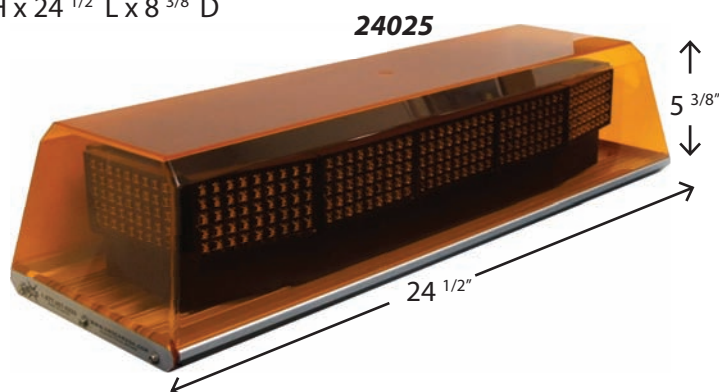

Switching Available p. 78

Mounting Solutions Available p. 82

MINI BARS - 24" LED

- Permanent mount dimensions: 5 3/8" H x 24 1/2" L x 8 3/8" D
- Magnetic mount dimensions: 5 7/8" H x 24 1/2" L x 8 3/8" D
- Encapsulated electronics
- Polycarbonate outer dome
- Extruded aluminum base
- Dome colours available: amber, blue, clear, red
- T-slot mounting
- 25 user selectable patterns
- 20' cable included
- On/off & pattern select switch with permanent mount models
- Magnetic mount units supplied with 12' cigarette lighter cords, pattern select switch
- Magnetic mount conversion kit #96000
- Maximum current varies depending on flash pattern chosen

24000 Series								Replacement Dome
Model #	Dome Colour	LED Colour	Volts DC	Max Amps	# of LED Panels	Mounting	Height	
24025	Amber	Amber	12	1.5 - 3.0	12	PM	5 3/8"	877201
24032	Blue	Blue	12	1.5 - 3.0	12	PM	5 3/8"	877202
24028	Amber	Amber	12	1.5 - 3.0	12	MM	6 1/8"	877201
24021	Clear	Amber	12	1.5 - 3.0	12	PM	5 3/8"	877203
24022	Clear	Blue	12	1.5 - 3.0	12	PM	5 3/8"	877203
24026	Clear	Amber	12	1.5 - 3.0	12	MM	6 1/8"	877203
24080	Amber	Amber	12	0.3 - 9	22	PM	5 3/8"	877201
24081	Clear	Amber	12	0.3 - 9	22	PM	5 3/8"	877203
24082	Amber	Amber	24	1.0 - 2.0	12	PM	5 3/8"	877201
24036	Clear	Amber	24	1.0 - 2.0	12	MM	6 1/8"	877203

Legend: PM = Permanent Mount, MM = Magnetic Mount

Proudly Canadian

24" MINI LIGHT BARS