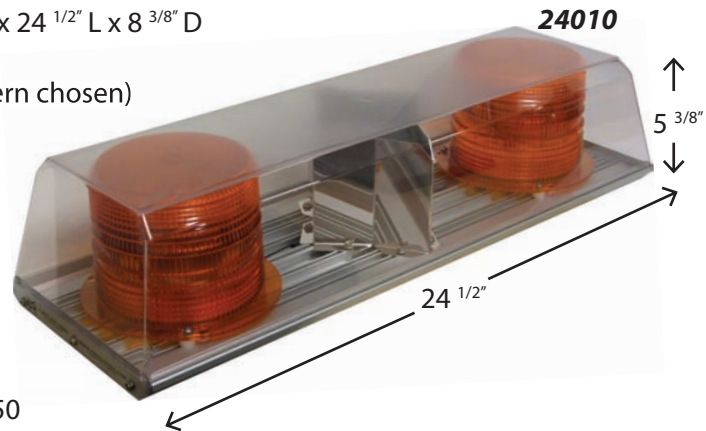

Switching Available  
p.78

Mounting Solutions Available  
p.82

**24" MINI LIGHT BARS**

## MINI LIGHT BARS - 24" STROBE

- Permanent mount dimensions: 5 3/8" H x 24 1/2" L x 8 3/8" D
- Magnetic mount dimensions: 5 7/8" H x 24 1/2" L x 8 3/8" D
- Input:12-48Vdc
- Joules 10-22 (depending on flash pattern chosen)
- Polycarbonate outer dome
- Extruded aluminum base
- Dome colours available:  
amber, blue, clear, red
- Lens colours available:  
amber, blue, clear, red, green
- T-slot mounting
- Encapsulated electronics
- Optional external on/off switch #766150
- Magnetic mount conversion kit #96000
- Magnetic mount units supplied with switched 12' cigarette lighter cords

24000 Series						Replacement Parts		
Model #	Outer Dome Colour	Inner Lens Colour	Mounting	Flash Patterns	Weight lbs	Dome	Lens	Strobe Tube
24030	Amber	Clear	PM	DSQ	10.5	877201	300-C	129-S
24051	Blue	Clear	PM	DSQ	10.5	877202	300-C	129-S
24053	Amber	Clear	MM	Single	11.3	877201	300-C	129-S
24055	Blue	Clear	MM	Single	11.3	877202	300-C	129-S
24153	Amber	Clear	MM	Double	11.3	877201	300-C	129-S
24155	Blue	Clear	MM	Double	11.3	877202	300-C	129-S
24253	Amber	Clear	MM	Quad	11.3	877201	300-C	129-S
24255	Blue	Clear	MM	Quad	11.3	877202	300-C	129-S
24010	Clear	Amber	PM	DSQ	10.5	877203	300-A	129-S
24011	Clear	Blue	PM	DSQ	10.5	877203	300-B	129-S
24015	Clear	Amber	MM	Single	11.3	877203	300-A	129-S
24016	Clear	Blue	MM	Single	11.3	877203	300-B	129-S
24115	Clear	Amber	MM	Double	11.3	877203	300-A	129-S
24116	Clear	Blue	MM	Double	11.3	877203	300-B	129-S
24215	Clear	Amber	MM	Quad	11.3	877203	300-A	129-S
24216	Clear	Blue	MM	Quad	11.3	877203	300-B	129-S

**Legend:** PM = Permanent Mount, MM = Magnetic Mount, DSQ = Double/Single/Quad Flash

Proudly Canadian