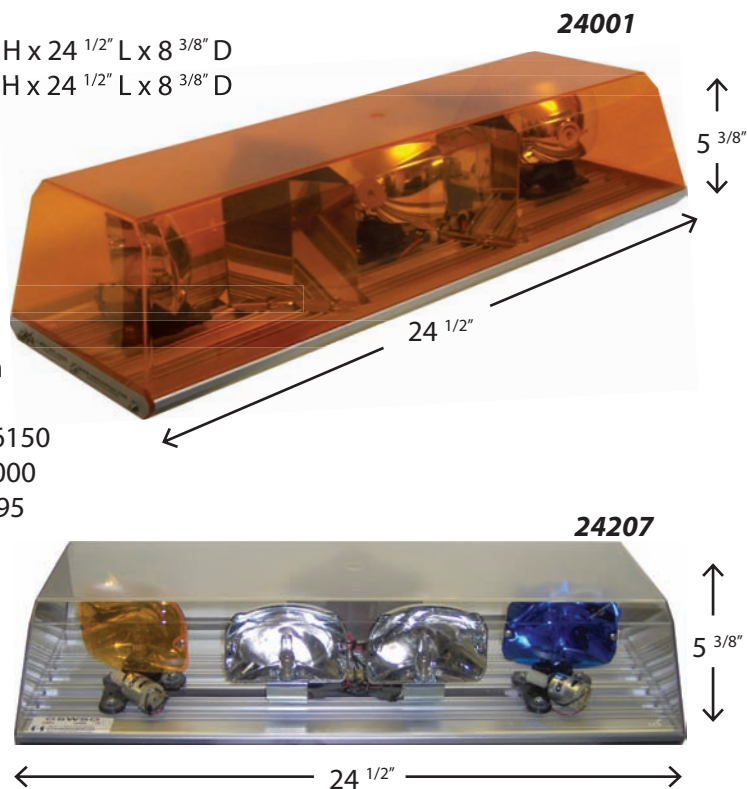

Switching Available
p. 78

Mounting Solutions Available
p. 82

MINI LIGHT BARS - 24" ROTATOR

- Permanent mount dimensions: 5 3/8" H x 24 1/2" L x 8 3/8" D
- Magnetic mount dimensions: 5 7/8" H x 24 1/2" L x 8 3/8" D
- Input: 24Vdc
- Polycarbonate outer dome
- Extruded aluminum base
- Dome colours available: amber, blue, clear, red
- T-slot mounting
- Encapsulated electronics
- Magnetic mount units supplied with switched 12' cigarette lighter cords
- Optional external on/off switch #766150
- Magnetic mount conversion kit #96000
- Replacement halogen bulb #2073-795
- Individual rotator speed:
standard = 85fpm, fast = 150fpm

24000 Series

Model #	Outer Dome Colour	Volts DC	Max Amps	Filter Colour	# of Rotators	Mounting	Weight lbs	Replacement Dome
24002	Amber	12	8	n/a	2	PM	7.6	877201
24006	Blue	12	8	n/a	2	PM	7.6	877202
24004	Amber	12	8	n/a	2	MM	9.3	877201
24005	Blue	12	8	n/a	2	MM	9.3	877202
24102	Amber	12	8	n/a	2	PM	7.6	877201
24106	Blue	12	8	n/a	2	PM	7.6	877202
24104	Amber	12	8	n/a	2	MM	9.3	877201
24105	Blue	12	8	n/a	2	MM	9.3	877202
24101	Amber	12	12	n/a	3	PM	8.3	877201
24103	Blue	12	12	n/a	3	PM	8.3	877202
24048	Clear	12	12	Amber	3	PM	8.3	877203
24001	Amber	12	12	n/a	3	PM	8.3	877201
24003	Blue	12	12	n/a	3	PM	8.3	877202
24008	Clear	12	12	Amber	3	PM	8.3	877203
24009	Clear	12	12	Blue	3	PM	8.3	877203
24044	Amber	24	4	n/a	2	PM	7.6	877201
24045	Amber	24	6	n/a	3	PM	8.3	877201
24207	Clear	12	13	Amber/Blue	2	PM	7.6	877203
24107	Clear	12	13	Amber	2	PM	7.6	877203

Legend: PM = Permanent Mount, MM = Magnetic Mount

24" MINI LIGHT BARS

Proudly Canadian