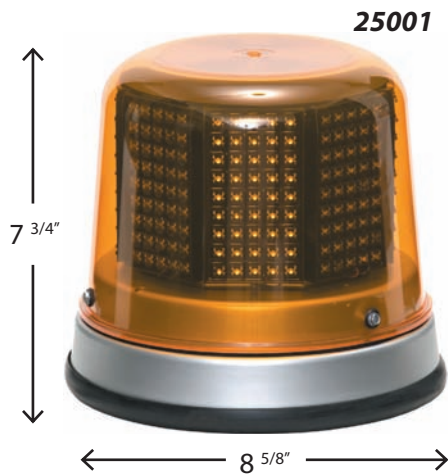

HIGH PROFILE LED BEACON OPEN BOTTOM DESIGN, PERMANENT MOUNT

- 360 degree LED beacon, 8 sided
- 25 patterns available
- Polycarbonate dome
- Fully encapsulated circuitry
- Anodized aluminum base
- 20' cable and switch included

High profile Beacons mounted on bracket 98005(D) and 98004 (P)

25000 Series

Model #	LED Colour	Volts DC	Dome Colour	Replacement Dome
25000	Amber	12	Clear	134-1-C
25001	Amber	12	Amber	134-1-A
25002	Red	12	Clear	134-1-C
25003	Blue	12	Blue	134-1-B
25005	White	12	Clear	134-1-C
25051	Amber	24	Amber	134-1-A

Legend: D = Driver side, P = Passenger side.