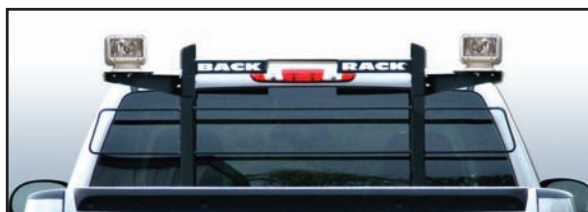

## GO LIGHT

### REMOTE CONTROLLED SEARCHLIGHTS

Programmable wireless remote  
 Durable, versatile, powerful... guaranteed!  
 Searchlights built to last  
 Cr5 Pentabeam™ technology  
 Remote controlled operation  
 370 degree rotation X 135 degree tilt  
 400,000 candle power, 5.5 amps  
 U.V. & salt water resistant  
 3 Year Warranty directly from Golight  
 12Vdc

#### Golight® Cr5 Pentabeam™

Combining a revolutionary parabolic reflector with an axial filament bulb, Cr5 Pentabeam™ technology generates an extremely bright, virtually perfect beam of light to eliminate dark spots, cast a broad spectral pattern and reach distances of up to one-half mile