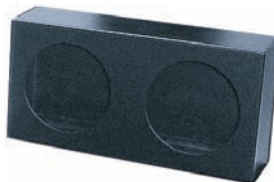

MOUNT BOXES

✕ 121BX

✕ 122BX

✕ 123BX

✕ 131BX

✕ 132BX

✕ 133BX

✕ 141BX

✕ 142BX

✕ 143BX

SPECIFICATIONS

Heavy duty (.100", 12 AWG) and light duty (.060" 16 AWG) mount boxes

121BX heavy duty, for one 6" oval head
4" X 9" X 3 1/2"
weight: 6 lbs.

122BX heavy duty, for two 6" oval heads
4" X 17" X 3 1/2"
weight: 9 lbs.

123BX heavy duty, for three 6" oval heads
4" X 25" X 3 1/2"
weight: 12 lbs.

131BX light duty, for one 6" oval head
4" X 9" X 3 1/2"
weight: 2 lbs.

132BX light duty, for two 6" oval heads
4" X 17" X 3 1/2"
weight: 5 lbs.