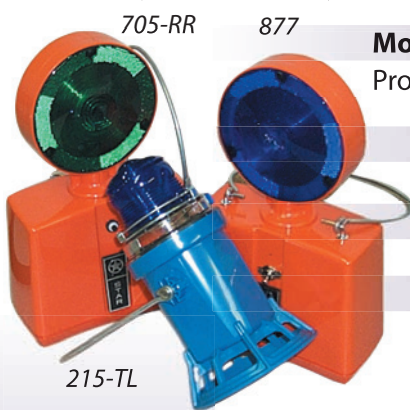

RAILROAD LANTERNS

215-TL

705-RR

877

Model	215-TL (sold in carton of 12)
Product Type	flashing incandescent portable light with wire bail handle, standard blue lens
Dimensions	H: 9"
Base Material	polycarbonate
Specifications	
Voltages	6Vdc (battery not included) selectable flashing or stedi-burn

Model	877 (sold in carton of 12)
Product Type	bright failsafe portable light - spare bulb automatically switches in to operation should main bulb fail, wire bail handle, standard blue lens
Dimensions	H: 12 ¹ / ₁₆ " W: 7 ¹ / ₂ " Depth: 3 ⁵ / ₈ "
Base Material	polycarbonate
Specifications	
Voltages (Vdc)	12Vdc (2 spring terminal batteries not included) toggle on/off switch
Flash rate	65 fpm ± 10
Replacement Parts	
Lens	8041-1-Colour
Bulb	2073-1408

Model	705-RR (sold in carton of 12)
Product Type	flashing incandescent portable light with wire bail handle & center bracket, standard red/green lens
Dimensions	H: 12 ¹ / ₁₆ " W: 7 ¹ / ₂ " Depth: 3 ⁵ / ₈ "
Base Material	polycarbonate
Specifications	
Voltages (Vdc)	12Vdc (2 spring terminal batteries not included)
Replacement Parts	
Lens	8041-1-Colour
Bulb	2073-1408

Specifications

Voltages	6Vdc (battery not included) selectable signalling beam or brilliant spot beam
-----------------	---

Replacement Parts

Lens	292-12
Bulb	2073-PR13
Screw in Base	292-13

Model	500C (sold in carton of 12)
Product Type	trainman's lantern with heavy duty wood and metal handle and metal stand
Dimensions	Lens Diameter: 4 ³ / ₄ " L: 6 ³ / ₈ "
Base Material	polycarbonate