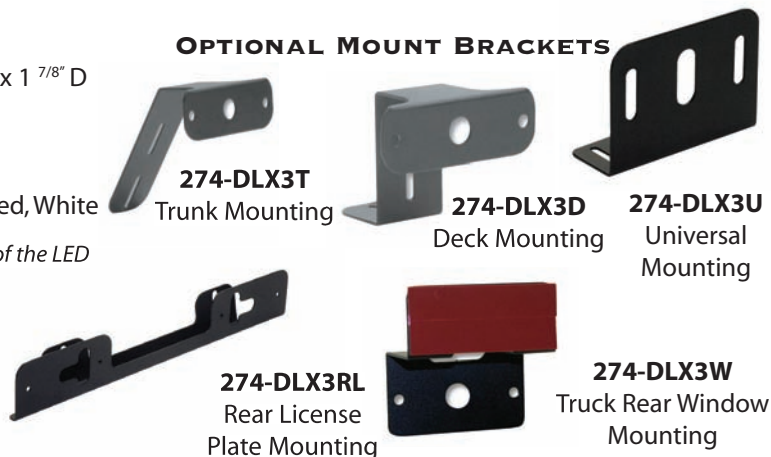

LED PRODUCTS

This interior mount STAR Mini-Phantom® LED light is perfect for undercover or unmarked vehicle applications. Like the ULB42, the ULB9 has an extremely thin profile, less than 1" high, that easily mounts to your dash, deck, mirror, or windows with suction cups. At only 9" long, the 57 long-life, alternate flashing LEDs give the STAR Mini-Phantom® the power and flexibility you need with 3 customer selectable flash patterns with the push of a button. The ULB9 is also available with a 15' hardwire lead version that will synchronize with other ULB9s (Model# ULB9-1). The ULB9 ships complete with cigarette plug with lighted On/Off switch, mounting brackets, suction cups, hardware, and instructions.

**Amp draw will vary depending on the colour of the LED heads used and the flash pattern selected.*

DLX3

The STARBURST™ DLX3 series LED auxiliary light is a small and powerful weather resistant package perfect for mounting on motorcycle saddlebags, in trunks, on vehicle fenders, mirrors, or any place a small, intense LED light is needed. Using STAR generation-3 LEDs, it has current limit protection over the entire operating voltage and reverse polarity protection that gives you worry free operation. The STARBURST™ DLX3 is offered in a variety of colours and they can be synchronized with other STARBURST™ DLX3s. High/Low power select and 11 different customer selectable flash patterns are available, including a Steady On, for many customized possibilities. Ships complete with five 3' attached wires, gasket and instructions.

SPECIFICATIONS

Size: 1 7/16" H x 4" W x 1 7/8" D
Weight: Less than 1 lb.
Voltage: 10 - 16Vdc
Amp Draw*: 0.4 amps
Colour Combinations: Amber, Blue, Red, White

OPTIONAL MOUNT BRACKETS

274-DLX3T

Trunk Mounting