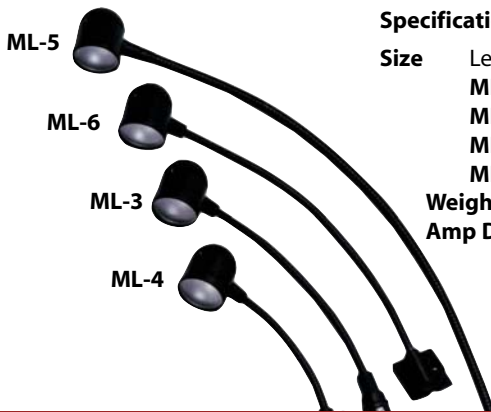

MODEL RHK940/RHK960

Specifications

Size Length (from base) and mount
ML-3 - 12.5" lighter plug mt.
ML-4 - 7" perm. mt.
ML-5 - 21" perm. mt.
ML-6 - 13" perm. mt.
Weight 0.5 Lbs.
Amp Draw Less than 0.5 amps

Map Lights

These high-tech lights feature halogen lamps and advanced optics for a powerful concentrated light source that's ten times brighter than conventional lamps - yet these economical map lights consume only five watts of power. The head pivots and the neck is completely flexible.

COMMUNICATIONS ORGANIZERS