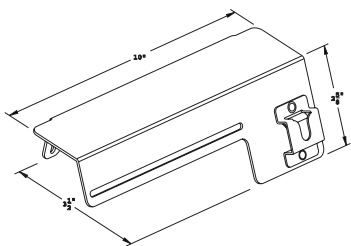

DASH MOUNTING BRACKETS

BB28199 DASH BRACKET

STANDARD MODELS:

- Dash bracket with double mic clip for Ford Crown Victoria
- No holes mount for two microphones
- Mounts with existing 7mm screws behind the plastic trim for A/C heater controls
- Easy access for the most used radio microphones
- Includes: mounting hardware and instructions

BB21149 DASH BRACKET

STANDARD MODELS:

- Dash bracket for siren (LCS800, LCS850) with microphone clip for Ford Crown Victoria
- No holes mount, no console needed
- Mounts with existing 7mm screws behind the plastic trim for A/C heater controls
- Installs in less than 10 minutes
- Run wire behind trim
- Includes: mounting hardware and instructions
- Siren not included*