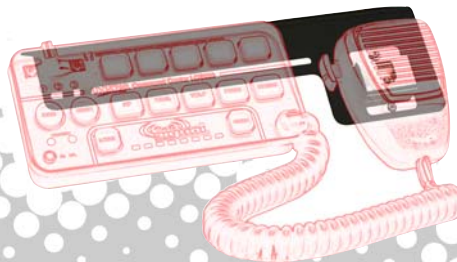

DASH MOUNTING BRACKETS

BB28199 DASH BRACKET

STANDARD MODELS:

- Dash bracket with double mic clip for Ford Crown Victoria
- No holes mount for two microphones
- Mounts with existing 7mm screws behind the plastic trim for A/C heater controls
- Easy access for the most used radio microphones
- Includes: mounting hardware and instructions

BB21149 DASH BRACKET

STANDARD MODELS:

- Dash bracket for siren (LCS800, LCS850) with microphone clip for Ford Crown Victoria
- No holes mount, no console needed
- Mounts with existing 7mm screws behind the plastic trim for A/C heater controls
- Installs in less than 10 minutes
- Run wire behind trim
- Includes: mounting hardware and instructions
- Siren not included*