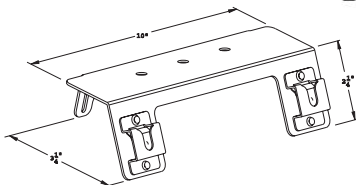

DASH MOUNTING BRACKETS

BB28199 DASH BRACKET

STANDARD MODELS:

- Dash bracket with double mic clip for Ford Crown Victoria
- No holes mount for two microphones
- Mounts with existing 7mm screws behind the plastic trim for A/C heater controls
- Easy access for the most used radio microphones
- Includes: mounting hardware and instructions

BB21149 DASH BRACKET

STANDARD MODELS:

- Dash bracket for siren (LCS800, LCS850) with microphone clip for Ford Crown Victoria
- No holes mount, no console needed
- Mounts with existing 7mm screws behind the plastic trim for A/C heater controls
- Installs in less than 10 minutes
- Run wire behind trim
- Includes: mounting hardware and instructions
- Siren not included*