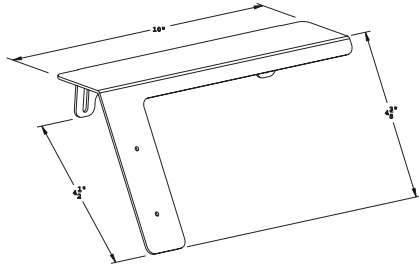

DASH MOUNTING BRACKETS

BB23147 DASH BRACKET

STANDARD MODELS:

Dash bracket for handheld siren (LCS880, LCS881) for Ford Crown Victoria
No holes mount, no console needed
Mounts with existing 7mm screws behind the plastic trim for A/C heater controls
Includes: mounting hardware and instructions
Siren not included

BB23149 DASH BRACKET

STANDARD MODELS:

Dash bracket for handheld siren (LCS880, LCS881) with microphone clip for Ford Crown Victoria
No holes mount, no console needed
Mounts with existing 7mm screws behind the plastic trim for A/C heater controls
Installs in less than 10 minutes
Run wire behind trim
Includes: mounting hardware and instructions
Siren not included