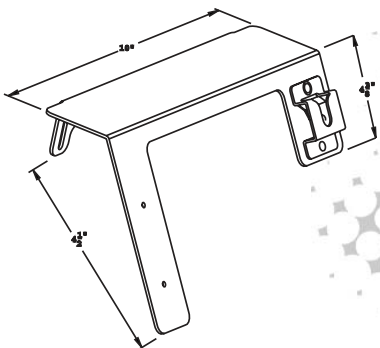

DASH MOUNTING BRACKETS

BB23147 DASH BRACKET

STANDARD MODELS:

Dash bracket for handheld siren (LCS880, LCS881) for Ford Crown Victoria
No holes mount, no console needed
Mounts with existing 7mm screws behind the plastic trim for A/C heater controls
Includes: mounting hardware and instructions
Siren not included

BB23149 DASH BRACKET

STANDARD MODELS:

Dash bracket for handheld siren (LCS880, LCS881) with microphone clip for Ford Crown Victoria
No holes mount, no console needed
Mounts with existing 7mm screws behind the plastic trim for A/C heater controls
Installs in less than 10 minutes
Run wire behind trim
Includes: mounting hardware and instructions
Siren not included